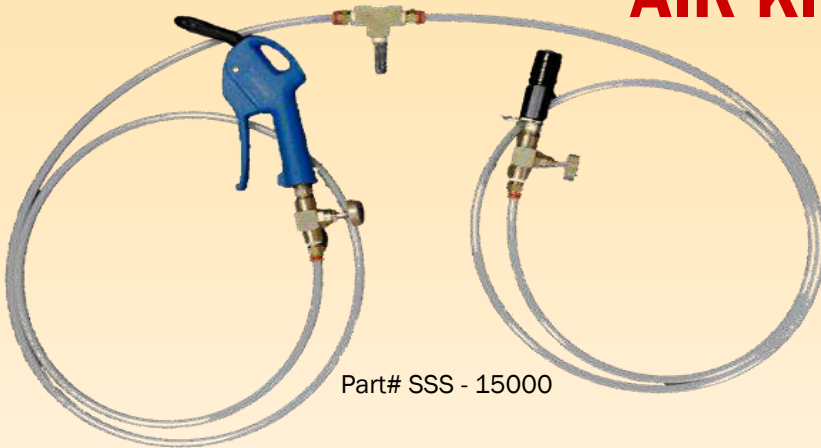

### CLEANING STATION

Part# SSS - 12000

- FLEXIBLE DESIGN  
Place On a Drum or Table Top or Cart
- FEATURES INCLUDE:
  - Basin w/ 3.1 Gal Capacity
  - Splash Pad
  - Cleaning Brush
  - Tray for Cleaning Tools

### AIR KIT

Part# SSS - 15000

- POWERCLEAN
  - Compressed Air to Protect Air Passageways & Improve Cleaning
  - High Flow Quick Disconnect
  - Adjustable Flow Control
- BLOW OFF GUN
  - OSHA Compliant
  - Adjustable Air Flow Control

#### DRUM FUNNEL w/ EXTENSION (Solvent Only)

This Funnel is designed to be screwed to a 55 Gallon Drum for Solvent Waste

**DRUM FUNNEL  
(Solvent Only)**  
This Funnel System is designed to be Screwed to a 55 Gallon Drum for Solvent Waste

#### 5 GAL CAN FUNNEL (Solvent Only)

This Funnel System is designed to fit a 5 Gallon Container w/ Spout.

Part# SSS - 14000

**BECCA**

2010 Cobb International Blvd, Suite H Kennesaw, GA 30152  
Phone 800.655.5649 Fax 800.655.5684 Internet: [www.beccainc.com](http://www.beccainc.com)